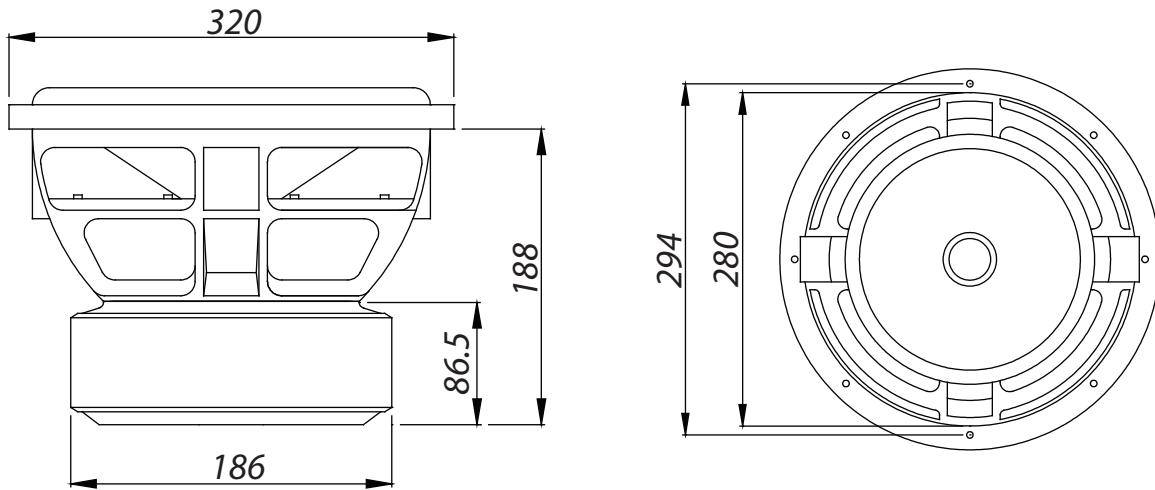

MODEL: REF12V2

Model:	REF12D4	ENCLOSURE SUGGESTIONS	
Sensitivity:	87.5 dB	SEALED	30 L / 1.06 cu.ft
Nominal Impedance:	Dual 4 Ω		Qtc 0.4
DC Resistance (DC) Series:	6.4 Ω		
Voice Coil Dim:	3"	PORTED COMPACT	36 L / 1.27 cu.ft
Power Handling*:	600 Watts		P: 2.5" L: 17"
Peak Dynamic Power:	1200 Watts		FB: 25 Hz
XMAX one way (mm):	20	PORTED	
VAS:	72.6 L		
FS:	20.8 Hz		
QES:	0.29		50 L / 1.76 cu.ft
QMS:	3,4		P: 2.5" L: 14.9"
QTS:	0.26		FB: 20 Hz
Magnet:	2 x 80 Oz		
Displacement:	5.1 L / 0.182 cu.ft		