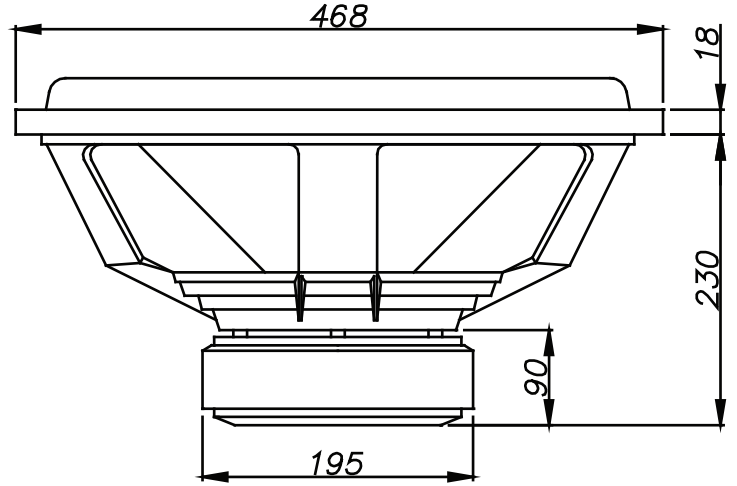

MODEL: ISX18

Model:	ISX18D1	ENCLOSURE SUGGESTIONS	
Sensitivity:	96.1 DB	SEALED	100 L / 3.53 cu.ft Qtc 0.783
Nominal Impedance:	DUAL 1 Ω		
DC Resistance (DC) Series:	1.9 Ω		
Voice Coil Dim:	3"	PORTED COMPACT	150 L / 5.3 cu.ft P. Area: 122.5 cm ² L: 43 cm P. Area: 18.98 Sq. in L: 17.23" FB: 38 Hz
Power Handling*:	1000 WATTS		
Peak Dynamic Power:	2000 WATTS		
XMAX one way (mm):	25		
VAS:	144.5 L	PORTED	250 L / 8.83 cu.ft P. Area: 122.5 cm ² L: 49 cm P. Area: 18.98 Sq. in L: 19.42" FB: 28 Hz
FS:	30.3 HZ		
QES:	0.84		
QMS:	6.2		
QTS:	0.74		
Magnet:	3 X 80 OZ	BP 4TH	S: 100 L / 3.53 cu.ft P: 300 L / 10.59 cu.ft
Displacement:	10.6 L / 0.37 CU.FT		P. Area: 35.66 Sq. in L: 22.48"