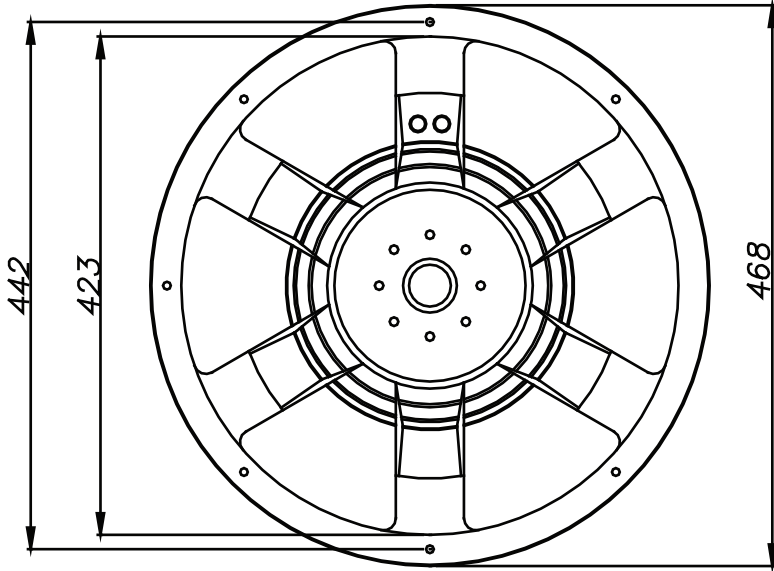

B² audio

MODEL: ISX18

PRODUCT ID: ISX18D117

ISX18

OWNER'S MANUAL

SWEET LIKE DANISH
SQL AUDIOPHILE COMPONENTS

CE

SWEET LIKE DANISH

MODEL: ISX18

Model:	ISX18D1	ENCLOSURE SUGGESTIONS	
Sensitivity:	96.1 DB	SEALED	100 L / 3.53 cu.ft Qtc 0.783
Nominal Impedance:	DUAL 1 Ω		
DC Resistance (DC) Series:	1.9 Ω		
Voice Coil Dim:	3"	PORTED COMPACT	150 L / 5.3 cu.ft P. Area: 122.5 cm ² L: 43 cm P. Area: 18.98 Sq. in L: 17.23" FB: 38 Hz
Power Handling*:	1000 WATTS		
Peak Dynamic Power:	2000 WATTS		
XMAX one way (mm):	25		
VAS:	144.5 L	PORTED	250 L / 8.83 cu.ft P. Area: 122.5 cm ² L: 49 cm P. Area: 18.98 Sq. in L: 19.42" FB: 28 Hz
FS:	30.3 HZ		
QES:	0.84		
QMS:	6.2		
QTS:	0.74		
Magnet:	3 X 80 OZ	BP 4TH	S: 100 L / 3.53 cu.ft P: 300 L / 10.59 cu.ft
Displacement:	10.6 L / 0.37 CU.FT		P. Area: 35.66 Sq. in L: 22.48"