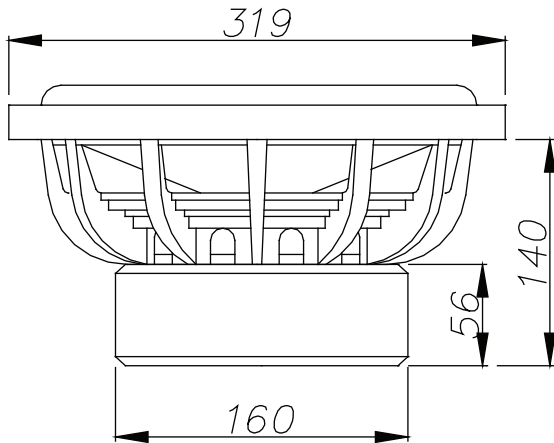

MODEL: EL12V4

Model:	EL12D4 v4
Sensitivity:	89.3 dB
Nominal Impedance:	Dual 4 Ω
DC Resistance (DC):	3.8Ω
Voice Coil Dim:	2.5"
Power Handling*:	500 Watts
Peak Dynamic Power:	1000 Watts
XMAX one way (mm):	15
VAS:	70.1 L
FS:	29.5 Hz
QES:	0.43
QMS:	5,95
QTS:	0.4
Magnet:	100 Oz
Displacement:	3.4 L / .12 cu.ft

ENCLOSURE SUGGESTIONS			
TYPE	SEALED	PORTED COMPACT	PORTED
EL12	30 L / 1.06 cu.ft	40 L / 1.4 cu.ft	60 L / 2.1 cu.ft
	Qtc 0.568	P: 4" L: 12.76"	P.A. 14.9 sq.in L: 17.8"
		FB: 42 Hz	FB: 32 Hz

*It's essential that our speakers are given time to allow the suspension to soften up. Depending on use, this may take several weeks. While this process is undergoing, it is not recommended to apply full amplification power according to the speaker's specs. Once the moving parts have been broken in, the performance of your speaker will increase. Abuse of the the unit is **not** covered by warranty.
 The warranty does not cover (1) Speakers that have been used for spl purpose in competitions, (2) Damage caused by amplifier clipping or distortion, (3) Exposure to water, oil, solvent & excessive temperatures +/- (5) Cost of shipping to / from authorized service center.