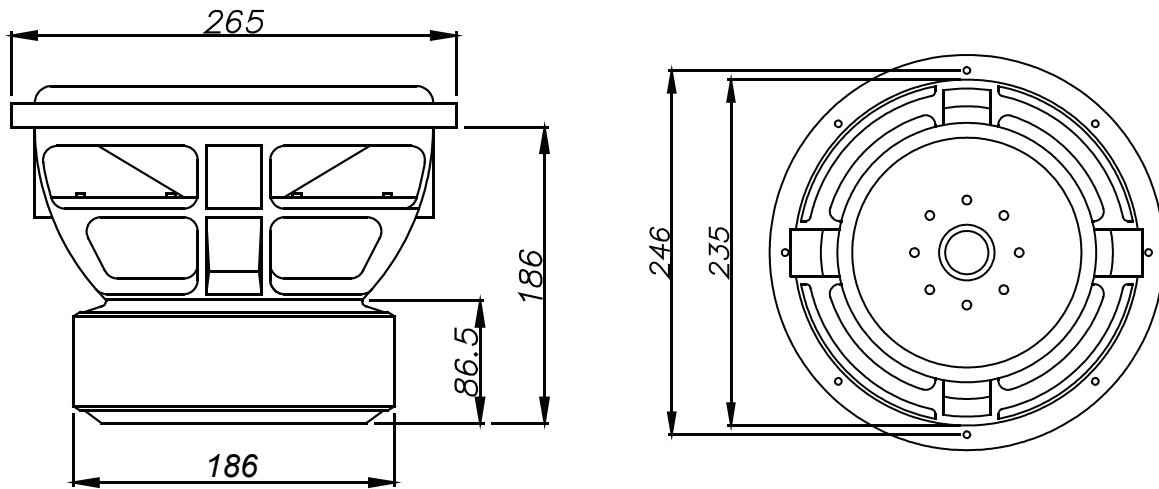

B² audio

MODEL: REF10

PRODUCT ID: REF10D415

REF10

OWNER'S MANUAL

SWEET LIKE DANISH
SQL AUDIOPHILE COMPONENTS

CE

SWEET LIKE DANISH

MODEL: REF10

Model:	REF10D4	ENCLOSURE SUGGESTIONS	
Sensitivity:	89.4 dB	SEALED	20 L / 0.71 cu.ft
Nominal Impedance:	Dual 4 Ω		Qtc 0.3
DC Resistance (DC) Parallel:	1.6 Ω		
Voice Coil Dim:	3"	PORTED COMPACT	35 L / 1.23 cu.ft
Power Handling*:	600 Watts		P: 4" L: 16.9"
Peak Dynamic Power:	1200 Watts		FB: 36 Hz
XMAX one way (mm):	15	PORTED	50 L / 1.76 cu.ft
VAS:	22.7 L		P: 4" L: 20.7"
FS:	28 Hz		FB: 28 Hz
QES:	0.26	BP 4TH	S: 20 L / 0.71 cu.ft
QMS:	3.42		P: 35 L / 1.23 cu.ft
QTS:	0.24		P: 4" L: 1"
Magnet:	2 x 80 Oz		
Displacement:	4.1 L / 0.15 cu.ft		